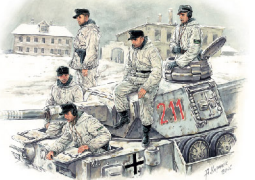

35001 SOVIET INFANTRY AT REST

35002 SOVIET INFANTRY ON MARCH

35010 GERMAN TANK CREW AT WORK

35011 GERMAN TANK REPAIR CREW

35014 U.S. 4X4 TRUCK BANTAM 40 BRC w/CREW

35021 GERMAN TANK CREW (WINTER 1943-1945)