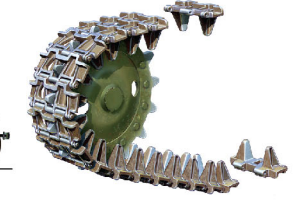

35135 CLOSE COMBAT U.S. TANK CREW

35136 GAZ-AAA Mod. 1940 CARGO TRUCK

35137 PUSHING SOVIET SOLDIERS

35138 76-mm REGIMENTAL GUN

35139 Kfz. 70 MB1500A GERMAN 4x4 CAR w/CREW

35140 Ya-12 Late Prod. SOVIET ARTILLERY TRACTOR

35141 "Afrika Korps." GERMAN TANK CREW

35142 L1500S GERMAN 1.5t 4x2 CARGO TRUCK

35143 SU-76M

35144 RED ARMY DRIVERS

35145 BZ-38 REFUELLER

35146 WORKABLE TRACK LINK SET for T-70M Light Tank

35147 L1500A (Kfz. 70) GERMAN PERSONNEL CAR